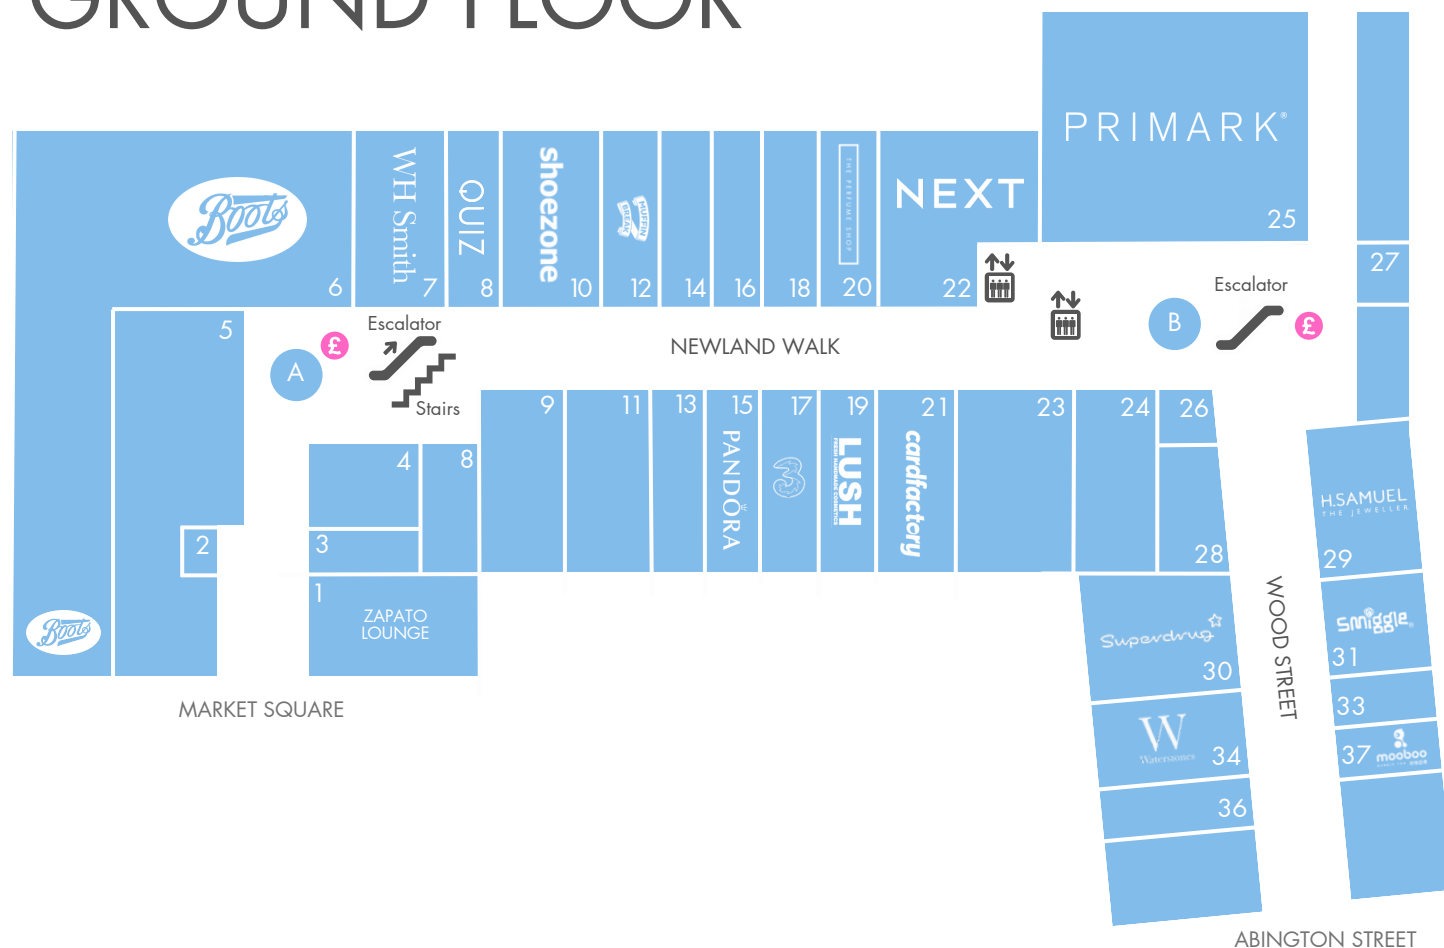

FIRST FLOOR

CHILDRENS FASHION

Claire's	45
Next	22
Primark	25

FOOTWEAR

Deichmann	57
Shoezone	10
Office	24
Timpson	65

FOOD & CONFECTIONERY

Bewitched Coffee	60
Browne's Sweet Shop	36
Costa Coffee	61
Muffin Break	12
Tokky	62
Zapato Lounge	1

MEN'S FASHION

Charlie Brown's	52
Next	22
Primark	25
River Island	9
Superdry	23
Trespass	56

MISCELLANEOUS

Eurochange	2
Leafy House	54
Tony Jones Florist	A
Management Suite	41
Grosvenor Gatherings	47

TECHNOLOGY

3 Store	17
HMV	43
iStore	13

CENTRE FACILITIES

Cash Point	£
Parking Pay Machine	●

GROUND FLOOR

GIFT & STATIONERY

Bias Gifts	16
Cards Direct	49
Card Factory	21
Smiggle	31
The Entertainer	48
The Lewis Foundation	55
WH Smith	7

LADIES' FASHION

Ann Summers	11
Next	22
NF Fashion	58
Primark	25
Quiz	8
River Island	9
Superdry	23
Trespass	56

CENTRE FACILITIES

Cash Point	£
Parking Pay Machine	●

GROSVENOR
SHOPPING NORTHAMPTON