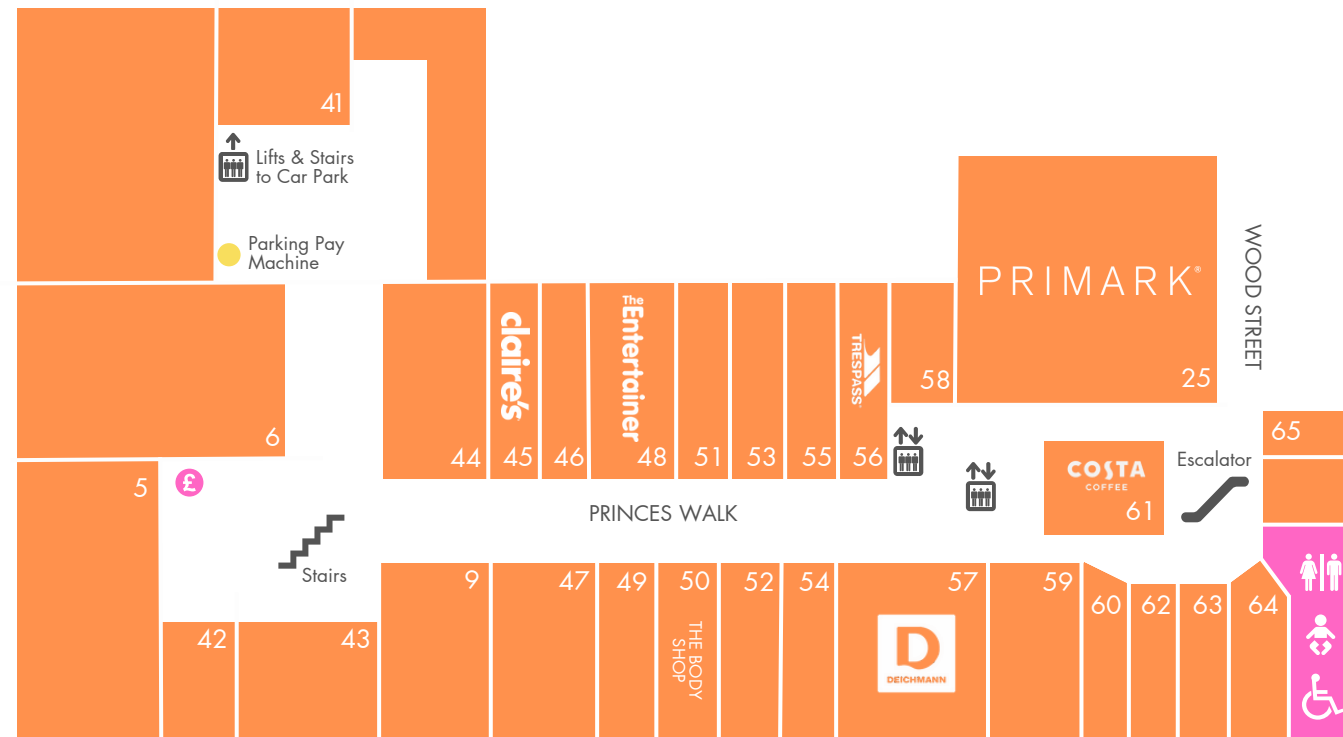

FIRST FLOOR

CHILDRENS FASHION

Claire's	45
Next	22
Primark	25

FOOTWEAR

Deichmann	57
Shoezone	10
Office	24
Timpson	65

FOOD & CONFECTIONERY

Bewitched Coffee	60
Browne's Sweet Shop	36
Costa Coffee	61
Muffin Break	12
Tokky	62
Zapato Lounge	1

MEN'S FASHION

Charlie Brown's	52
Next	22
Primark	25
River Island	9
Superdry	23
Trespass	56

MISCELLANEOUS

Eurochange	2
Leafy House	54
Tony Jones Florist	A
Management Suite	41
Grosvenor Gatherings	47

TECHNOLOGY

3 Store	17
HMV	43
iStore	13

CENTRE FACILITIES

Cash Point	£
Parking Pay Machine	●

GROUND FLOOR

GIFT & STATIONERY

Bias Gifts	16
Cards Direct	49
Card Factory	21
Smiggle	31
The Entertainer	48
The Lewis Foundation	55
WH Smith	7

LADIES' FASHION

Ann Summers	11
Next	22
NF Fashion	58
Primark	25
Quiz	8
River Island	9
Superdry	23
Trespass	56

CENTRE FACILITIES

Cash Point	£
Parking Pay Machine	●

GROSVENOR
SHOPPING NORTHAMPTON